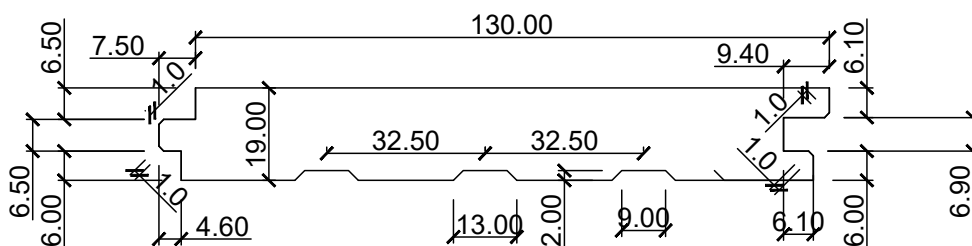

TONGUE & GROOVE FLOORING

QLD & WA SPECIES PROFILES

60 x 19 Secret Nail

80 x 19 Secret Nail

130 x 19 Top Nail

PARKSIDE
TIMBER

Responsible
Wood

RW/1-31-57