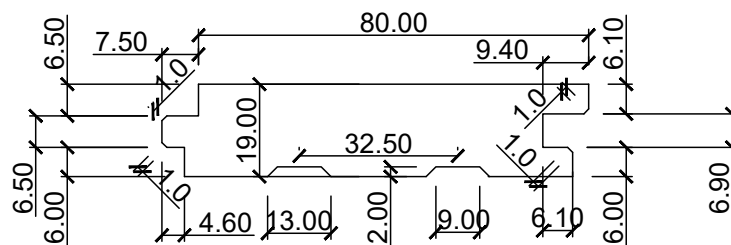

TONGUE & GROOVE FLOORING

QLD & WA SPECIES PROFILES

60 x 19 Secret Nail

80 x 19 Secret Nail

130 x 19 Top Nail

PARKSIDE
TIMBER

Responsible
Wood

RW/1-31-57