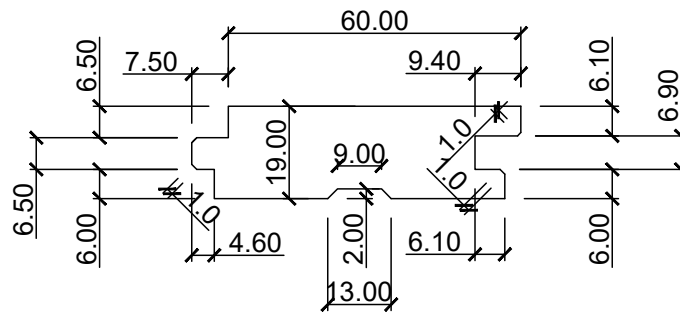

TONGUE & GROOVE FLOORING

QLD & WA SPECIES PROFILES

60 x 19 Secret Nail

80 x 19 Secret Nail

130 x 19 Top Nail

PARKSIDE
TIMBER

Responsible
Wood

RW/1-31-57