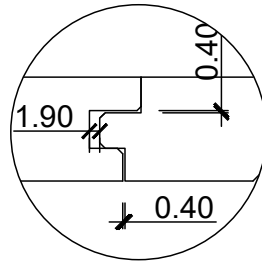

TONGUE & GROOVE FLOORING

QLD & WA SPECIES PROFILES

60 x 19 Secret Nail

80 x 19 Secret Nail

130 x 19 Top Nail

PARKSIDE
TIMBER

Responsible
Wood

RW/1-31-57