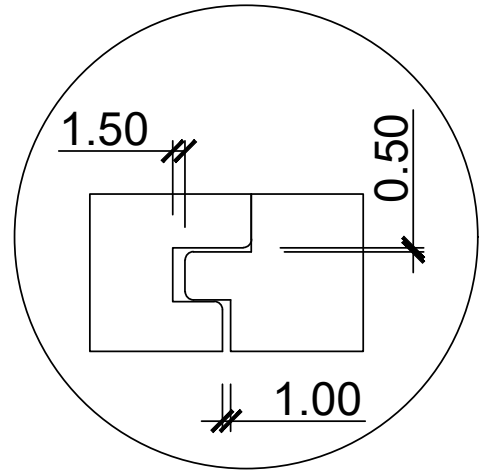

TONGUE & GROOVE FLOORING

VIC SPECIES PROFILES

85 x 19

130 x 19

PARKSIDE
TIMBER

Responsible
Wood
RW/1-31-57