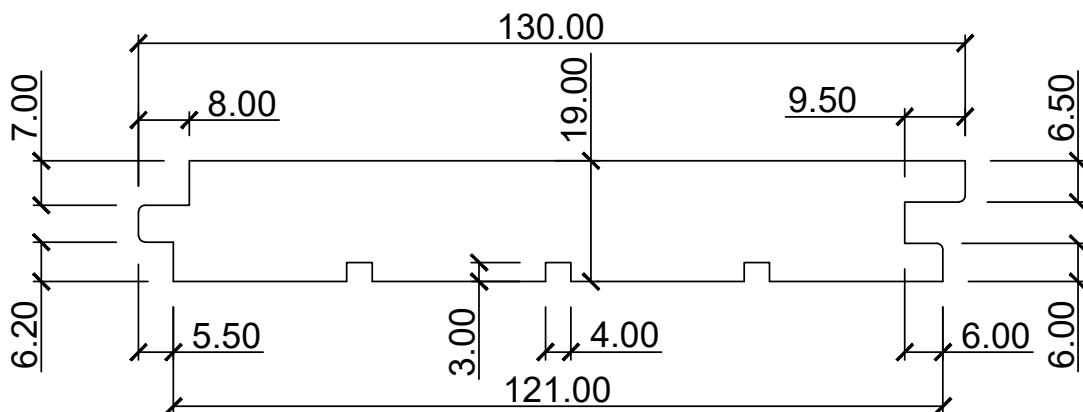

TONGUE & GROOVE FLOORING

VIC SPECIES PROFILES

85 x 19

130 x 19

PARKSIDE
TIMBER

Responsible
Wood
RW/1-31-57