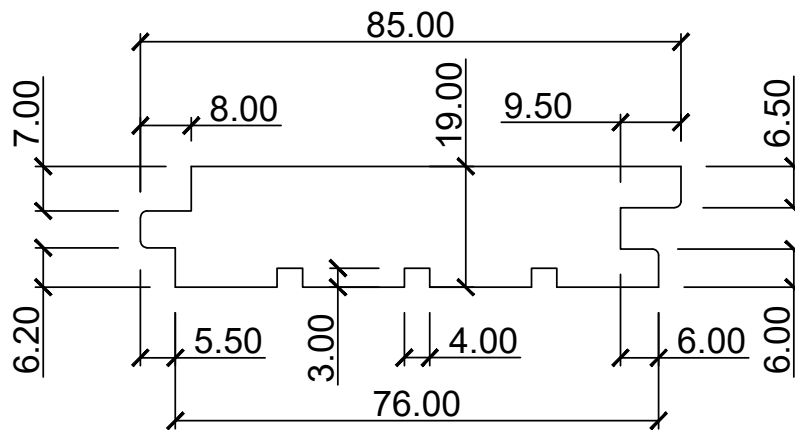

TONGUE & GROOVE FLOORING

VIC SPECIES PROFILES

85 x 19

130 x 19

PARKSIDE
TIMBER

Responsible
Wood
RW/1-31-57