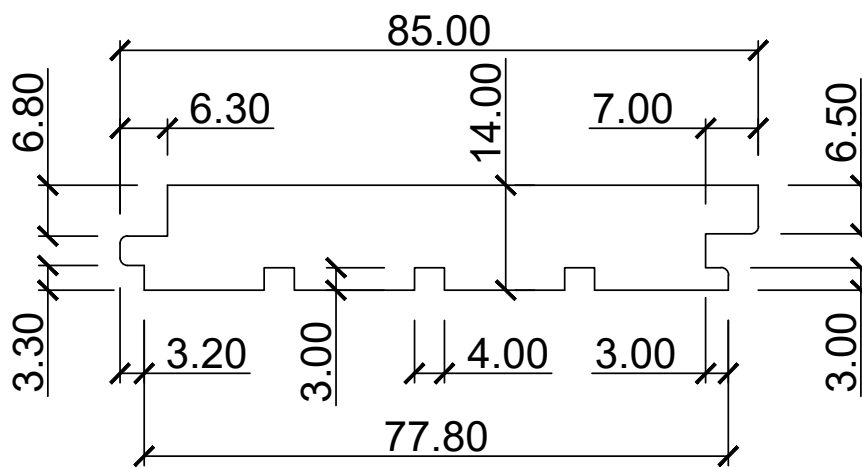

TONGUE & GROOVE OVERLAY

WA SPECIES PROFILES

85 x 14

130 x 14

PARKSIDE
TIMBER

Responsible
Wood
RW/1-31-57