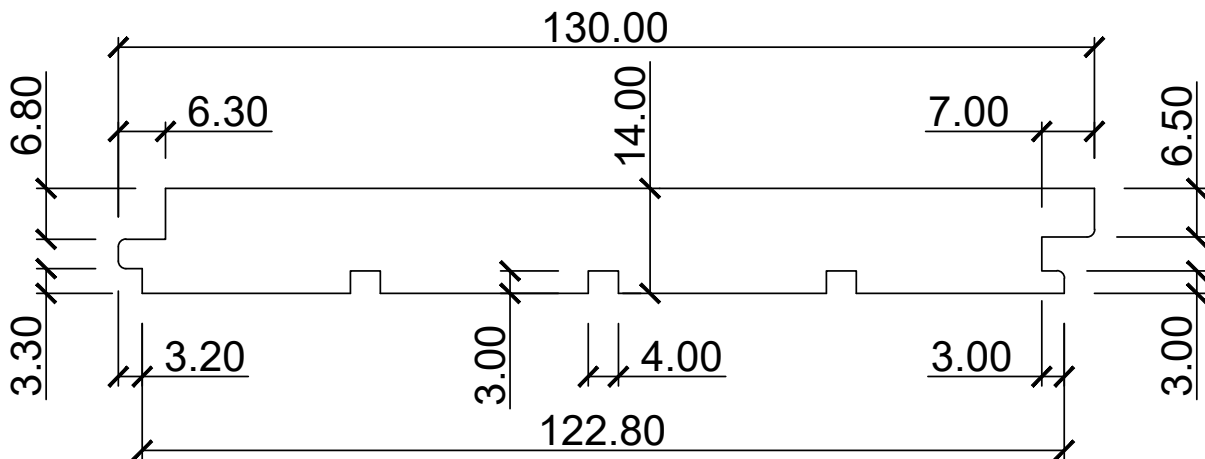

TONGUE & GROOVE OVERLAY

WA SPECIES PROFILES

85 x 14

130 x 14

PARKSIDE
TIMBER

Responsible
Wood
RW/1-31-57