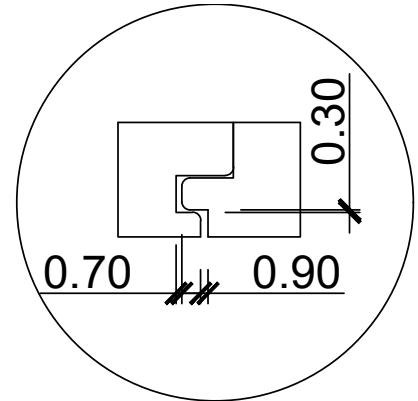

TONGUE & GROOVE OVERLAY

WA SPECIES PROFILES

85 x 14

130 x 14

PARKSIDE
TIMBER

Responsible
Wood
RW/1-31-57